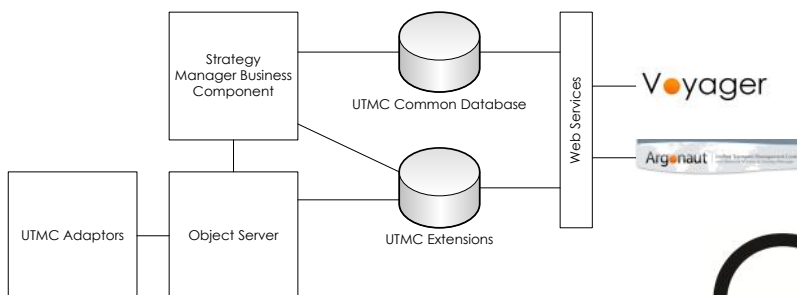

Cloud
Unified Transport Management Control