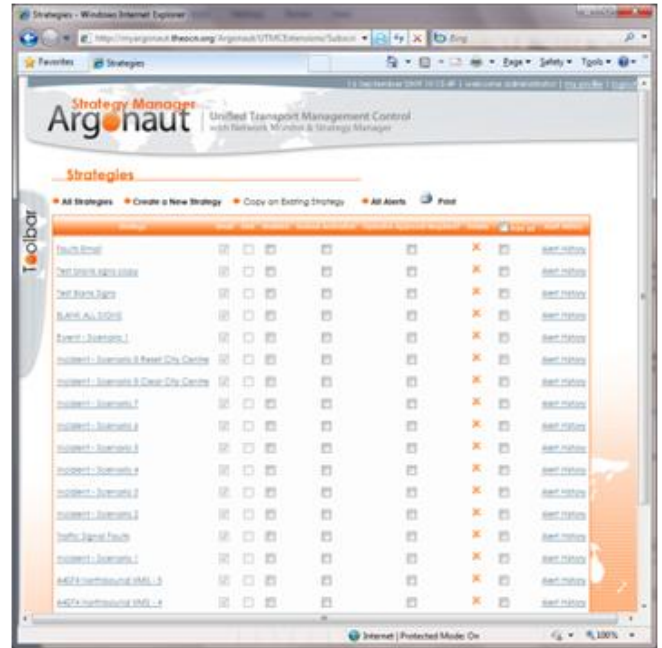

Key features:

Feature	Express	Standard	Enterprise
Unlimited triggers	✓	✓	✓
Tree based user interface	✓	✓	✓
Logical 'and/or' trigger conditions	✓	✓	✓
Event triggers	✓	✓	✓
Condition triggers	✓	✓	✓
Data value met conditions		✓	✓
Unlimited actions	✓	✓	✓
VMS legend support		✓	✓
SMS alerts	✓	✓	✓
Email alerts	✓	✓	✓
Engineer in the loop		✓	✓
Manual activation		✓	✓
Comprehensive logging		✓	✓
Advanced expression evaluation			✓
Flow chart based user interface			✓
Drag and drop editing			✓
Live trigger status view			✓
Live action status view			✓